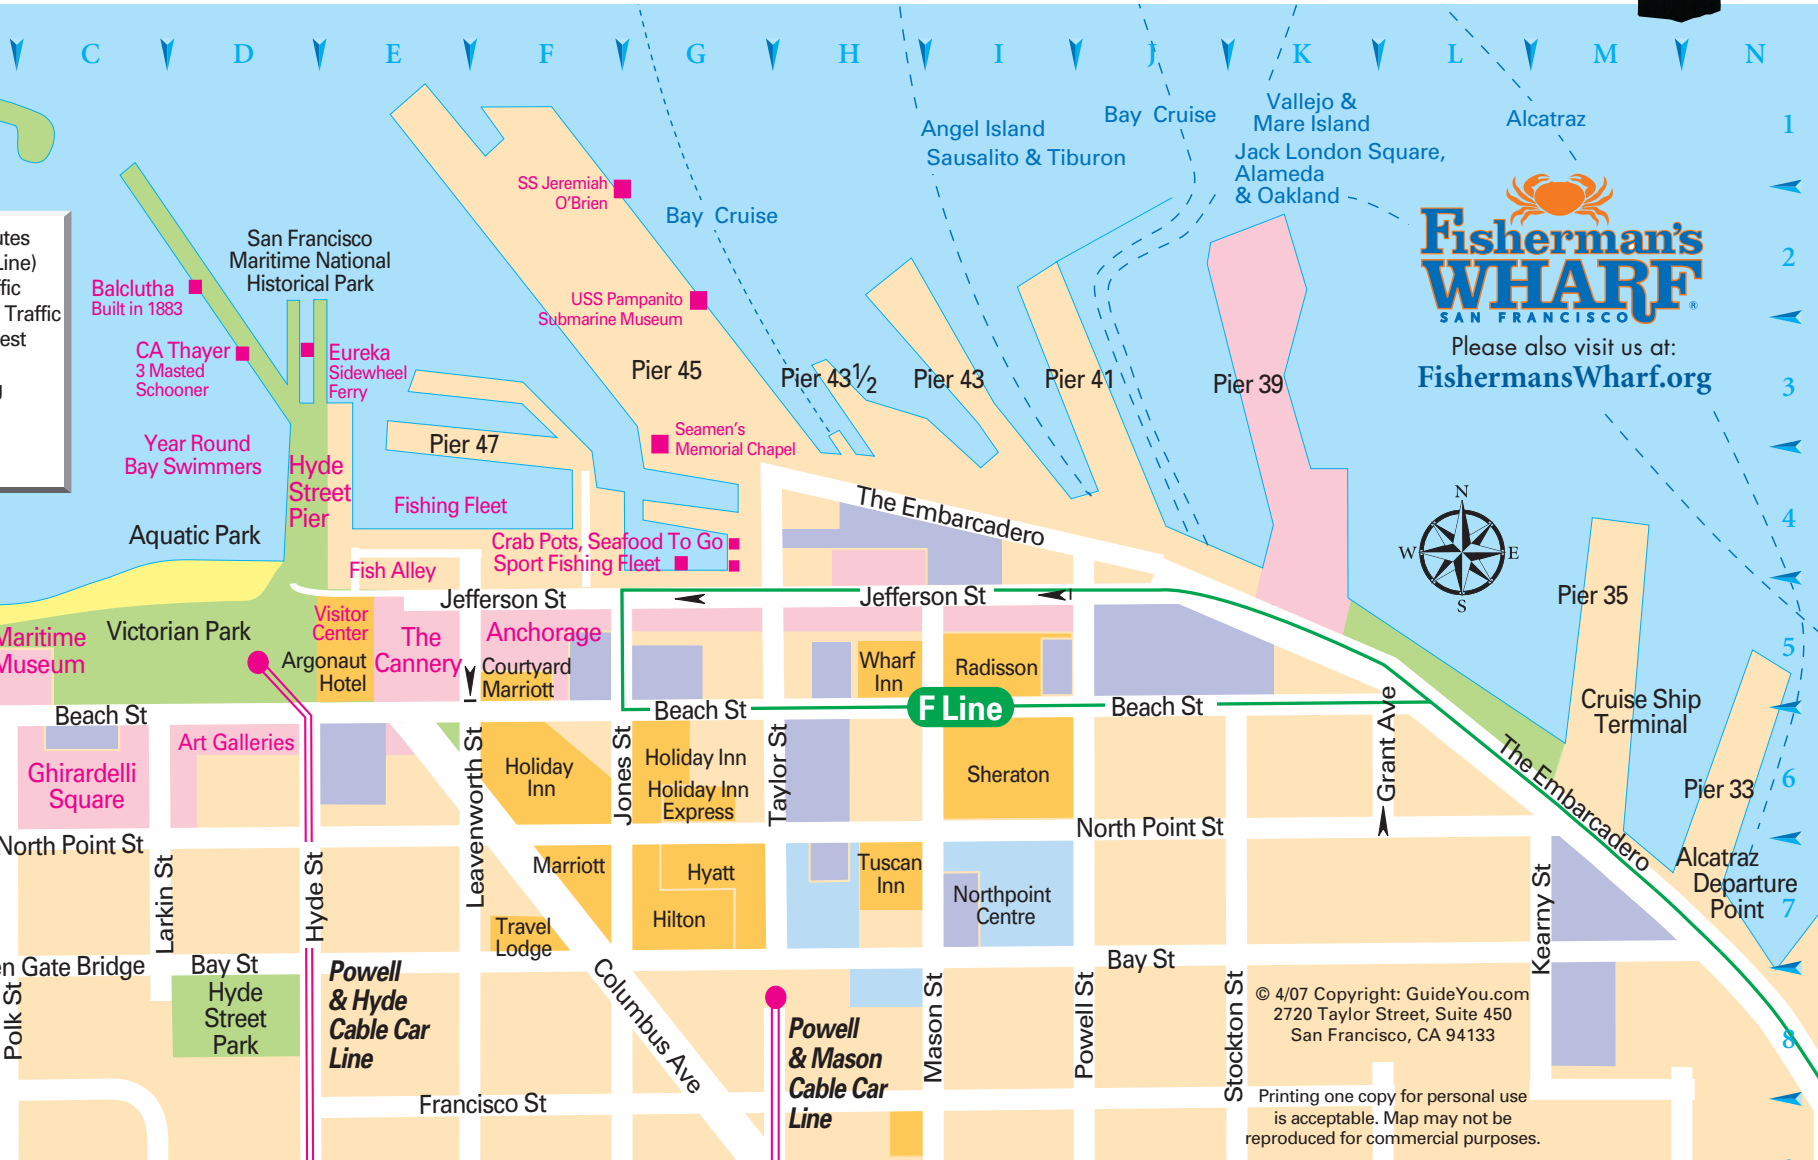

Welcome to Fisherman's Wharf - San Francisco's Most Popular Destination

Overlooking San Francisco Bay, we are a "Sight to Sea" - known as where it all began and San Francisco's #1 destination!

Fisherman's Wharf is located at the end of the world-famous Hyde Street and Powell Street Cable Car lines. Access is also easy via historic trolley cars from around the world on the Muni F Line.

Our picturesque waterfront, buildings and historic fishing fleet along the Jefferson Street promenade is where your day begins and ends. We offer a wide array of things to do for everyone-all within walking distance! From Aquatic Park, the Maritime Museum and San Francisco Maritime National Historical Park on the West end, PIER 39 to the East and the departure point for Alcatraz at Pier 33, everything to do in San Francisco is at the Wharf.

Enjoy specialty shops, waterfront dining, vendors selling Dungeness crab from steaming cauldrons, entertainment, tours and attractions.

So enjoy your trip to the "City by the Bay" and Fisherman's Wharf with its incredible heritage, things to do, and views of the San Francisco Bay, the Golden Gate Bridge and City skyline.

This Map is brought to you by the membership of the Fisherman's Wharf Merchants Association. Listings of our members are on the back and we all look forward to making your visit to "Everyone's Favorite City" and Fisherman's Wharf a memorable one!